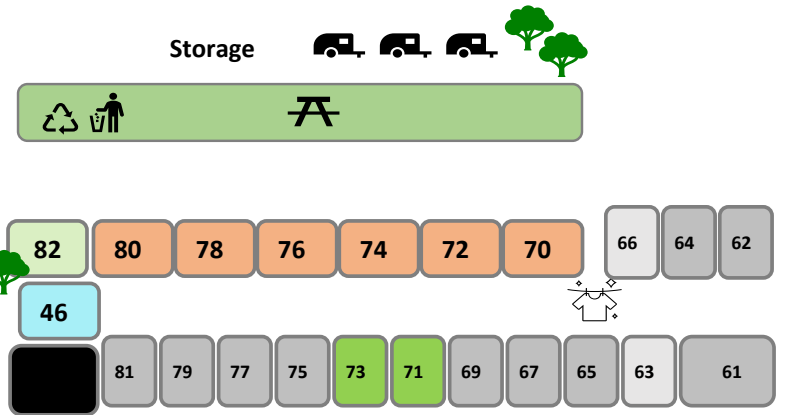

email: info@bacchusmarshcp.com.au
 phone: 03 5367 2775

Cabin No.:

Site No.:

*** TO OPEN BOOMGATE PLEASE INSERT PLASTIC KEY INTO SLOT IN POST ON DRIVER'S SIDE.**

26 MAIN STREET BACCHUS MARSH VIC 3340 TO TOWN →