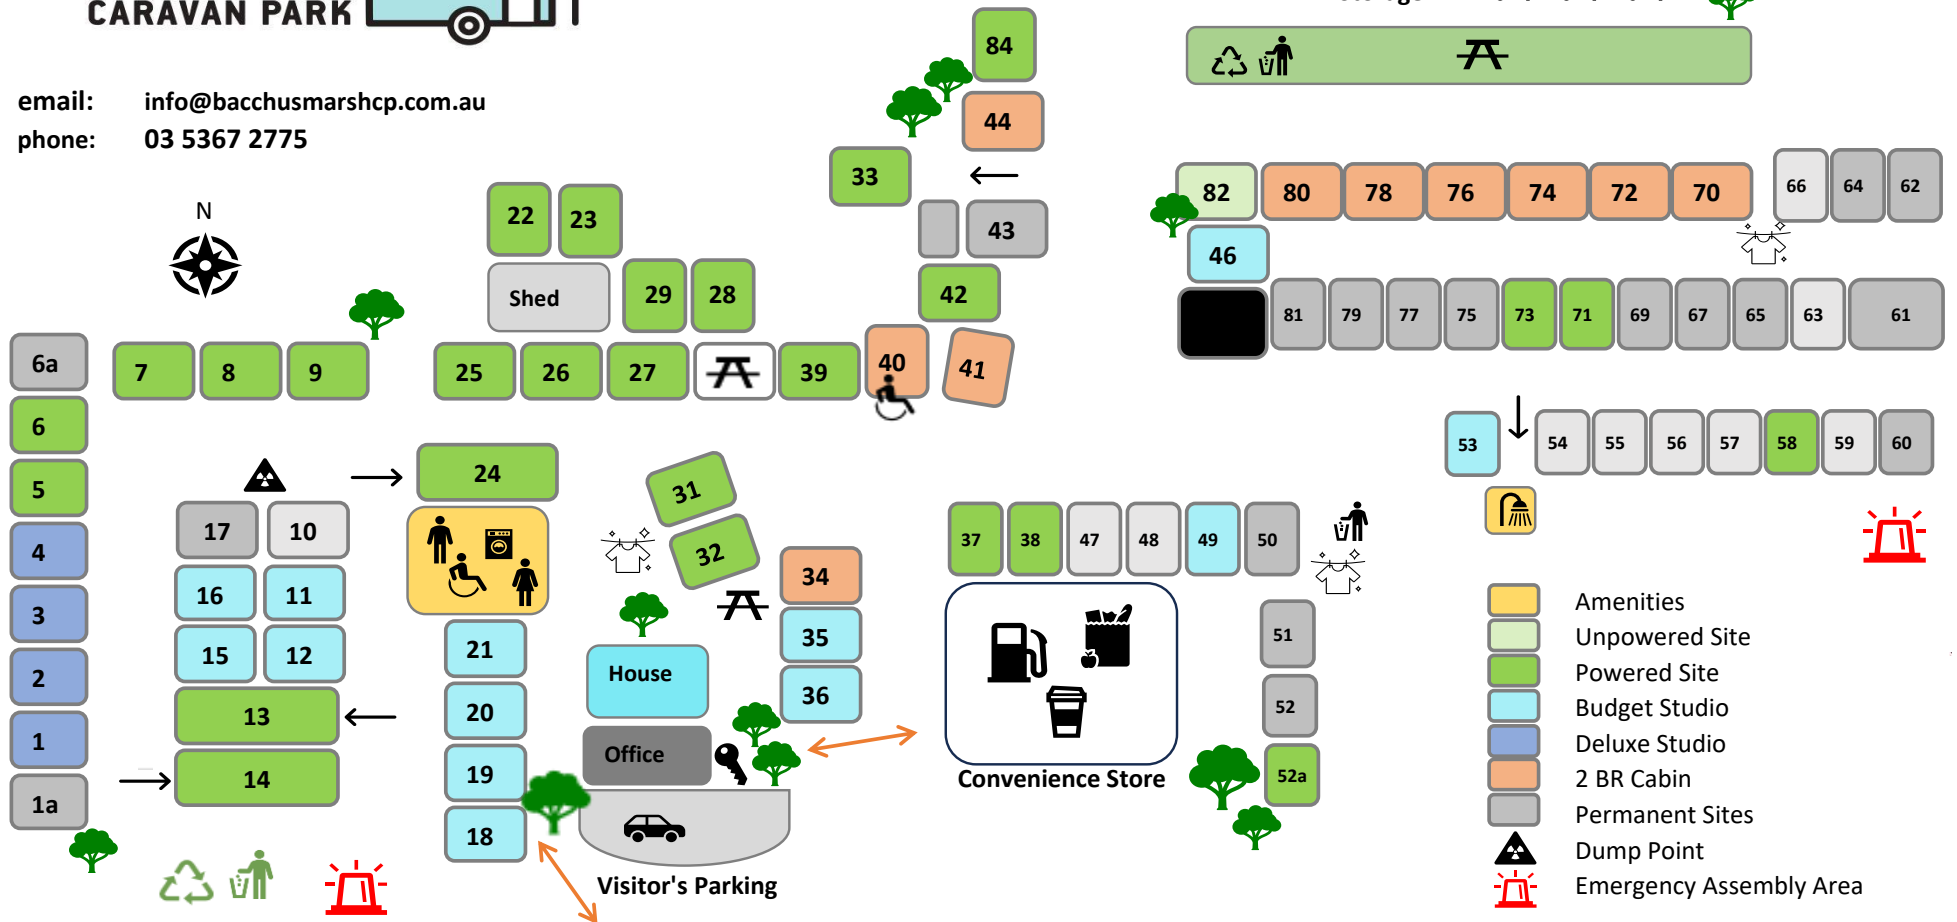

email: info@bacchusmarshcp.com.au
 phone: 03 5367 2775

Cabin No.:

Site No.:

*** TO OPEN BOOMGATE PLEASE INSERT PLASTIC KEY INTO SLOT IN POST ON DRIVER'S SIDE.**

26 MAIN STREET BACCHUS MARSH VIC 3340 TO TOWN →